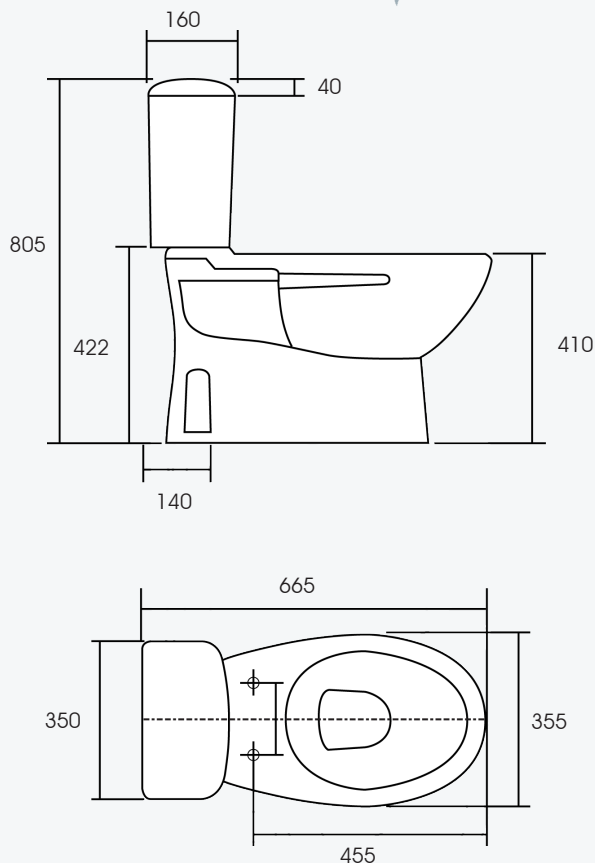

# CLOSED COUPLED SUITE

- S-TRAP Set Out 140mm
- Fits most existing installations
- Easy installation, no cement required (Fixing Screws Supplied)
- Five Year Manufacturers Warranty

Optional  
Soft Close Seat